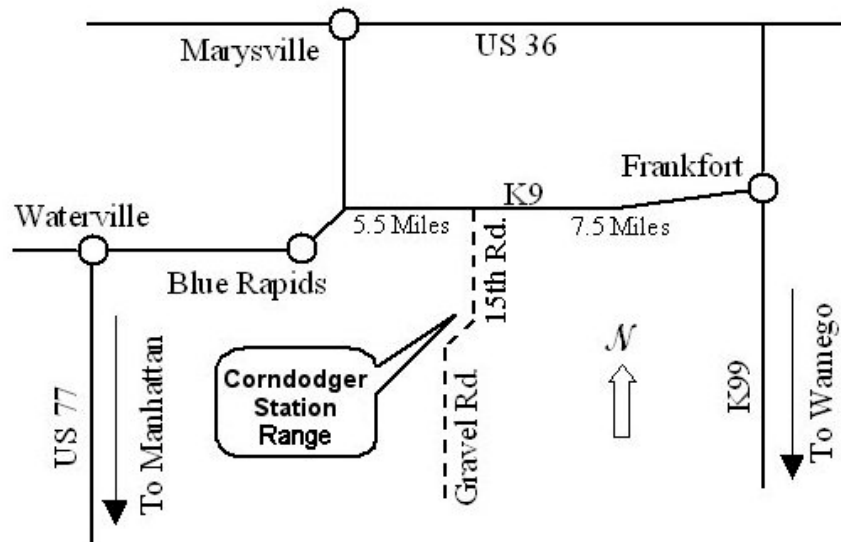

Map & Directions to Corndodger Station Range

Directions to Range:

From the South:

If coming from the South West take I-70 to US 77. Go North through Manhattan & Randolph to Waterville then take K9 east through Blue Rapids. K9 turns east just past the river bridge leaving Blue Rapids then go 5.5 miles to 15th Rd. Turn South 1 mile on gravel.

If coming from the South East take I-70 to US99. Go North through Wamego and Westmoreland to Frankfort. Go West out of Frankfort on K9 7.5 miles to 15th Rd. Turn South 1 mile on gravel.

From the North:

If coming from the North West take US 36 to Marysville then take US77 South. Just before Blue Rapids take K9 East 5.5 miles to 15th Rd. Turn South 1 mile on gravel.

If coming from the North East take US 36 to the US99 Junction (there is a flashing light at this junction). Go South to Frankfort then go West out of Frankfort on K9 7.5 miles to 15th Rd. Turn South 1 mile on gravel.

At 15th Road there is a Corndodger Station sign on the South Side of the Road.